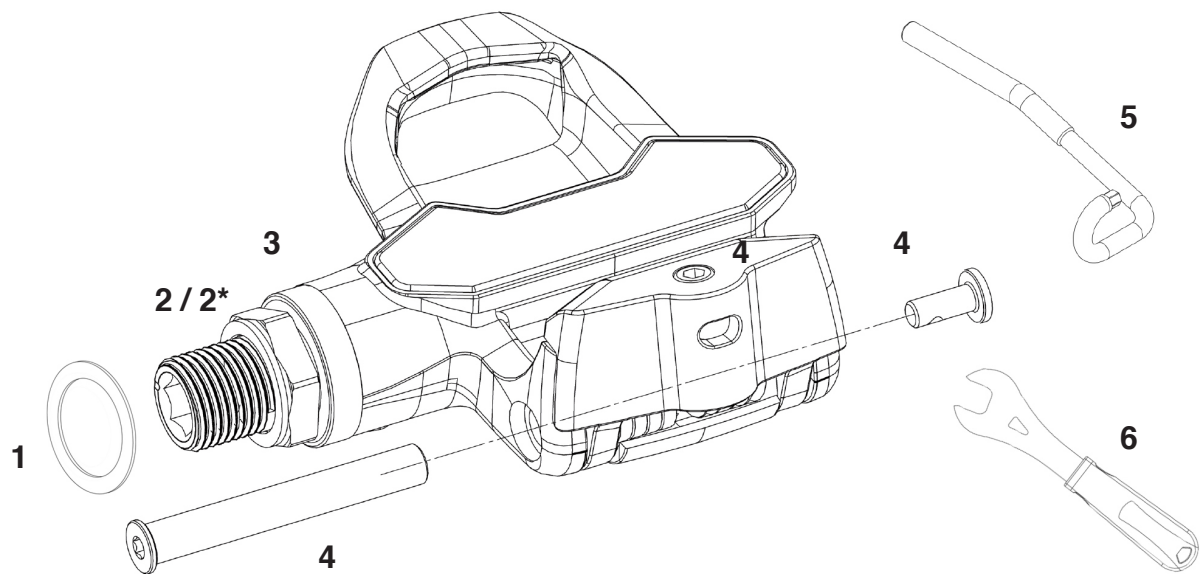

EXAKT

SPARE PARTS DUAL BUNDLE / DUAL / SINGLE / EXTENSION - 2019

N°	Ref	Quantity	Description
1	00003057	1	Kit - 2 locknut/crank contact washers
2	00021739	1	Right locknut
2*	00021740	1	Left locknut
3	00021741	2	External seal
4	00021742	2	EXAKT lever set kit Tightening torque of the lever pins screw : 2.5 N.m
5	DTPD / 0153834	1	EXAKT allen mounting key
6	00021738	1	19 mm Flat wrench